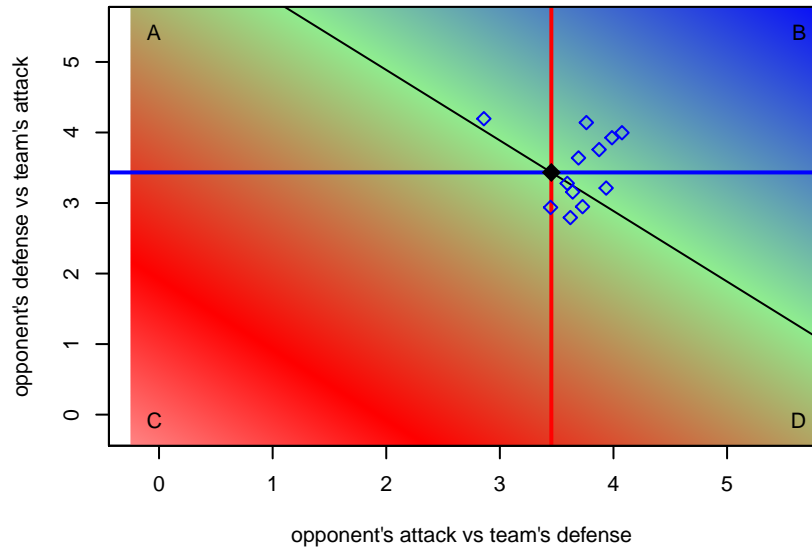

Diablo FC B99

, CAN
 B99 total strength=1794
 attack=30.99 defense=31.6

alt names used:
 DIABLO FC 99B (CAN)
 DIABLO FC 99B (CAN)
 DIABLO FC 99B (CAN)
 DIABLO FC 99B (CAN)

Venues played:
 2016 Nike Crossfire Challenge Super Group U'
 2016 Surf Cup Super White U18
 2016 Surf College Showcase Super White U18
 2016 NV Players Showcase U-18 Treasure Isl

**attack and defense variance (black dot)
relative to other teams
and top 10 in region**

**attack and defense rating
relative to others at age
and all opponents in last 13 months**

**attack and defense rating
relative to others at age
and all opponents in last 13 months**

Performance relative to 13 month average

Performance relative to 13 month average

Distribution of opponents
 Red = Lose zone, Blue = Win zone, Green = Even
 Black line separates win/lose zones

lot. A=Neither has attack advantage, B=Opponent has both attack and defense advantage, C=Opponent has both attack and defense disadvantage, D=Both have