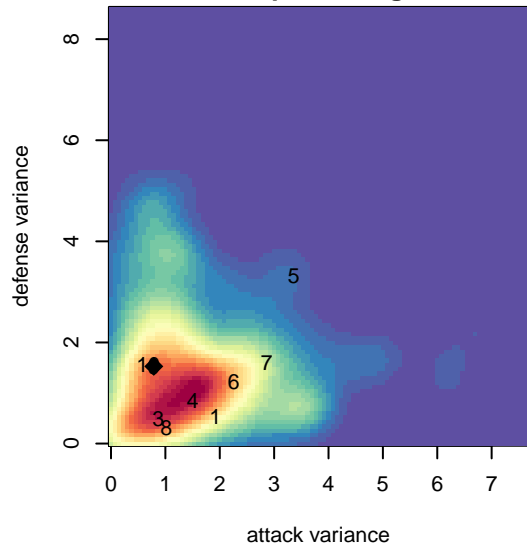

Diablo FC B99

, CAN
 B99 total strength=1794
 attack=30.99 defense=31.6

alt names used:
 DIABLO FC 99B (CAN)
 DIABLO FC 99B (CAN)
 DIABLO FC 99B (CAN)
 DIABLO FC 99B (CAN)

Venues played:
 2016 Nike Crossfire Challenge Super Group U'
 2016 Surf Cup Super White U18
 2016 Surf College Showcase Super White U18
 2016 NV Players Showcase U-18 Treasure Isl

**attack and defense variance (black dot)
relative to other teams
and top 10 in region**

**attack and defense rating
relative to others at age
and all opponents in last 13 months**

**attack and defense rating
relative to others at age
and all opponents in last 13 months**

Performance relative to 13 month average

Performance relative to 13 month average

Distribution of opponents
 Red = Lose zone, Blue = Win zone, Green = Even
 Black line separates win/lose zones

lot. A=Neither has attack advantage, B=Opponent has both attack and defense advantage, C=Opponent has both attack and defense disadvantage, D=Both have