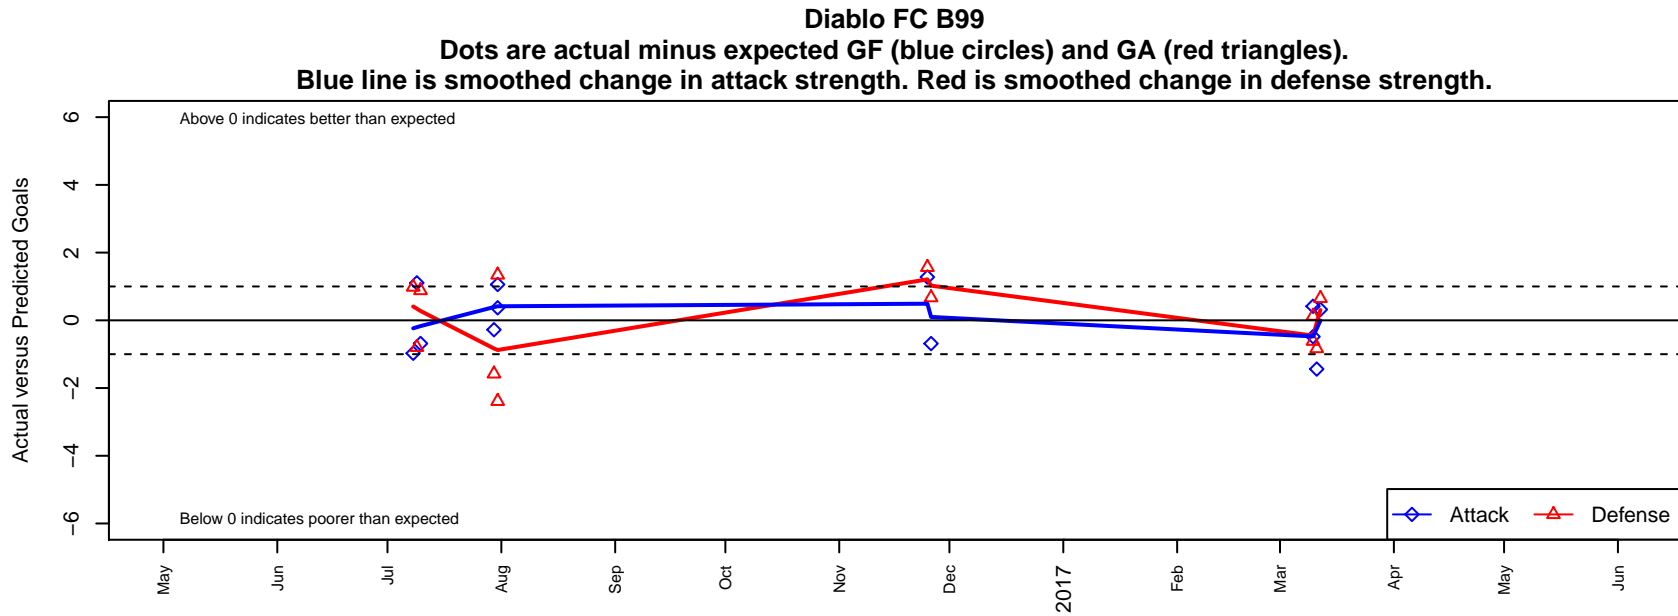

Diablo FC B99

, CAN
 B99 total strength=1794
 attack=30.99 defense=31.6

alt names used:
 DIABLO FC 99B (CAN)
 DIABLO FC 99B (CAN)
 DIABLO FC 99B (CAN)
 DIABLO FC 99B (CAN)

Venues played:
 2016 Nike Crossfire Challenge Super Group U'
 2016 Surf Cup Super White U18
 2016 Surf College Showcase Super White U18
 2016 NV Players Showcase U-18 Treasure Isl

**attack and defense variance (black dot)
relative to other teams
and top 10 in region**

**attack and defense rating
relative to others at age
and all opponents in last 13 months**

**attack and defense rating
relative to others at age
and all opponents in last 13 months**

Performance relative to 13 month average

Performance relative to 13 month average

Distribution of opponents
 Red = Lose zone, Blue = Win zone, Green = Even
 Black line separates win/lose zones

lot. A=Neither has attack advantage, B=Opponent has both attack and defense advantage, C=Opponent has both attack and defense disadvantage, D=Both have