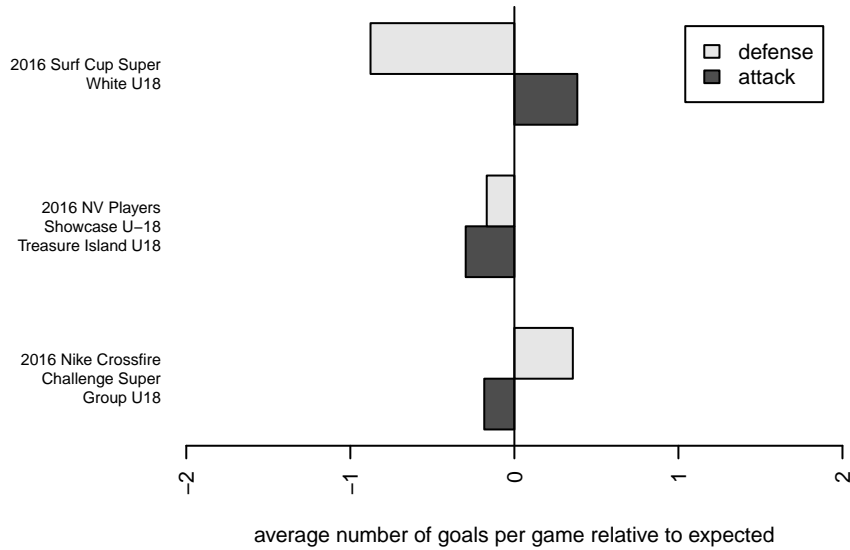

Diablo FC B99

, CAN
 B99 total strength=1794
 attack=30.99 defense=31.6

alt names used:
 DIABLO FC 99B (CAN)
 DIABLO FC 99B (CAN)
 DIABLO FC 99B (CAN)
 DIABLO FC 99B (CAN)

Venues played:
 2016 Nike Crossfire Challenge Super Group U'
 2016 Surf Cup Super White U18
 2016 Surf College Showcase Super White U18
 2016 NV Players Showcase U-18 Treasure Isl

**attack and defense variance (black dot)
relative to other teams
and top 10 in region**

**attack and defense rating
relative to others at age
and all opponents in last 13 months**

**attack and defense rating
relative to others at age
and all opponents in last 13 months**

Performance relative to 13 month average

Performance relative to 13 month average

Distribution of opponents
 Red = Lose zone, Blue = Win zone, Green = Even
 Black line separates win/lose zones

lot. A=Neither has attack advantage, B=Opponent has both attack and defense advantage, C=Opponent has both attack and defense disadvantage, D=Both have